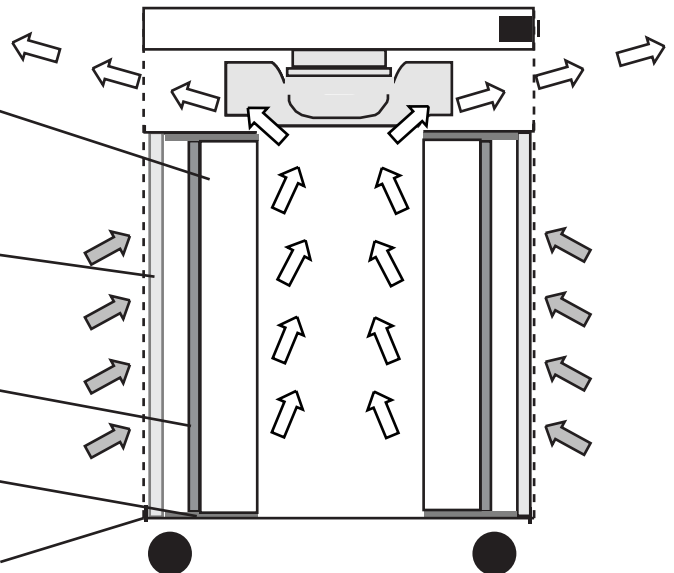

Air Flow 560 cfm
More cfm than any
other home unit available

Pre-filter
570 sq in x 1in

Housing
Powder coat steel

Size
23" x 15"

Weight
35lbs total

Voltage Options
115 or 220 volts

Watts
120 on high 40 on low

Sound Level
28.1 db on low (at 6 feet)
62.3 db on high (560 cfm)
(Room level 25.1)

ETL Certified
Conforms to
CSA C22.2 no 113
ANSI / UL 507

Your Airpura Dealer

Unique Features

- **True HEPA filter.** Traps 99.97% of particles as small as 0.3 microns. That's as small as some bacteria.
- **Hi-C Carbon Weave filter** for basic airborne chemical, gas and odor filtration
- **Cleanable pre-filter.** Simply vacuum through the mesh or change as necessary
- **Pressure seal** on the filter chamber ensures all the impurities pass through the filters and deliver a real 99.97% filtration.
- **Felt gaskets** seal the filter chamber. Maximize filtration with no rubber off-gassing found with other makes
- **All metal housing** ensures no plastic vapors are emitted
- **Variable speed motor** lets you choose your ideal level of filtration
- **Motor out of the air flow.** Most air purifiers blow the clean air over the motor and pick up impurities

Filtration System

True HEPA filter
Traps 99.97% of particles
as small as 0.3 microns

Cleanable pre-filter
Vacuum through grill and
change every 12 months

Hi-C Carbon weave
Absorbs airborne chemicals,
noxious gases and odors

Felt gaskets
no rubber off gassing

Unique Pressure seals
ensure integrity of filter chamber

True HEPA filtration protects you against harmful airborne particles